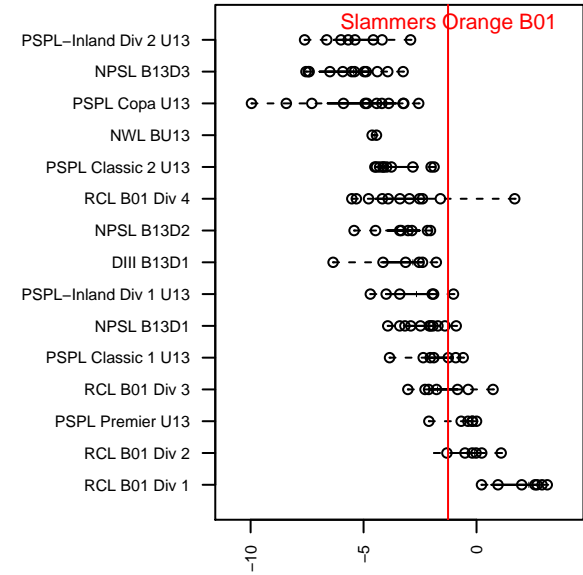

**attack and defense rating
relative to others at age
and all opponents in last 13 months**