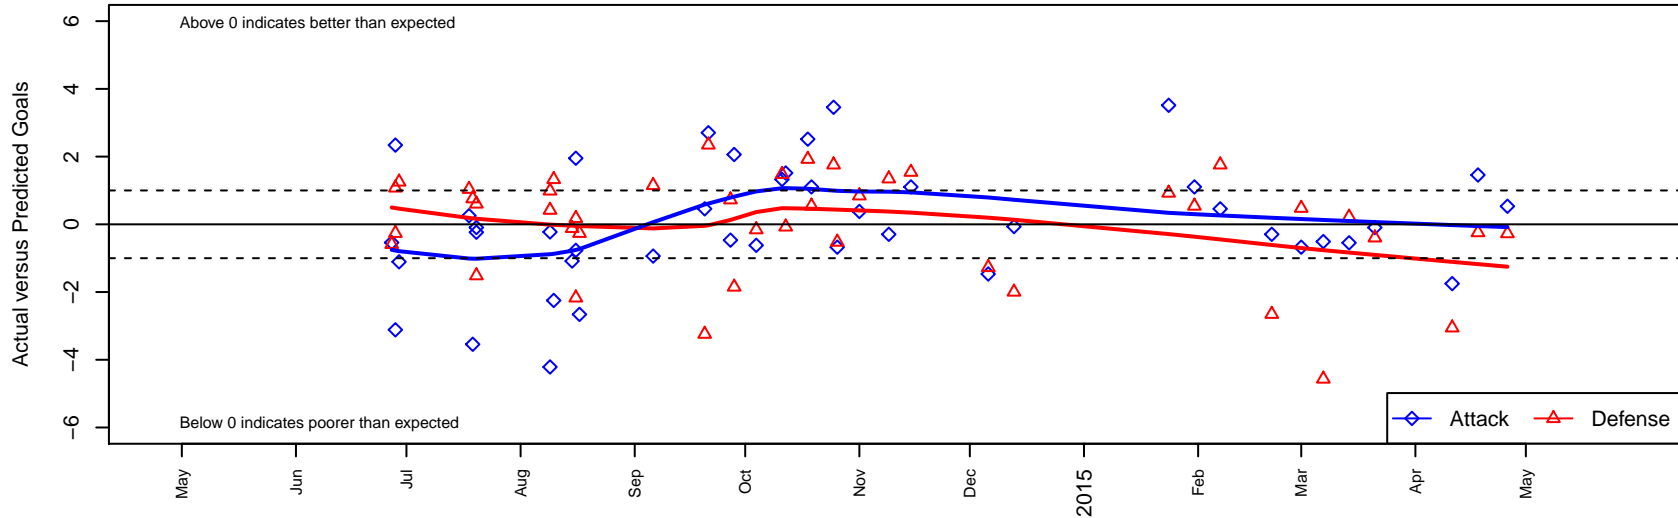

# Slammers Orange B01

Rainier Valley Slammers  
 Auburn, WA  
 B01 total strength=958  
 attack=3.42 defense=0.87  
 fall league = RCL B01 Div 3, RCL B01 7V2  
 spr league = Win RCL B01 Div 3  
 notes= Pogson 2013

**Slammers Orange B01**  
 Dots are actual minus expected GF (blue circles) and GA (red triangles).  
 Blue line is smoothed change in attack strength. Red is smoothed change in defense strength.

**attack and defense variance (black dot)  
relative to other teams  
and top 10 in region**